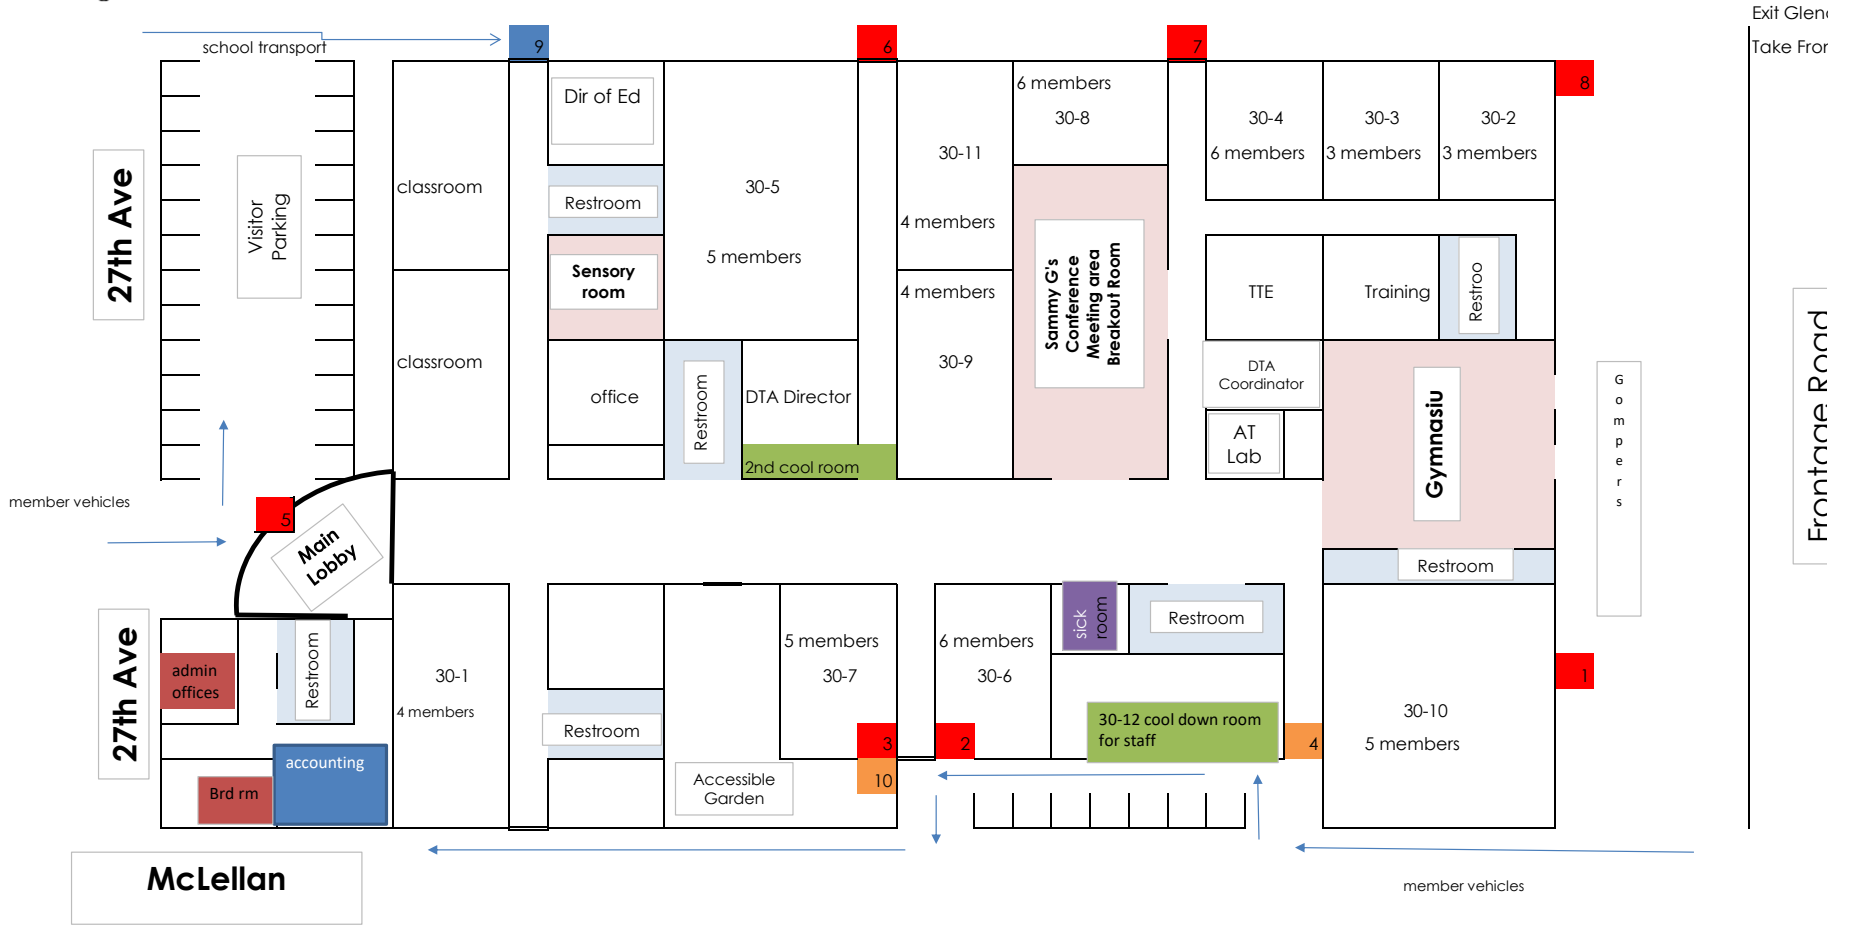

Gompers 6601 N 27th Ave, Phoenix, AZ 85017

Van Parking & Loading Zone

entrance key

- 1 = 30-10 only
 - 2 = 30-6 only
 - 3 = 30-7 only
 - 4 = staff only
 - 5 = 30-1 only
 - 6 = 30-5, 30-11 and 30-9 only
 - 7 = 30-8, 30-4, and 30-3 only
 - 8 = 30-2 only
 - 9 = school entrance only
 - 10 = staff only
- **Please note: Staff who work in and Admin wing should enter th**