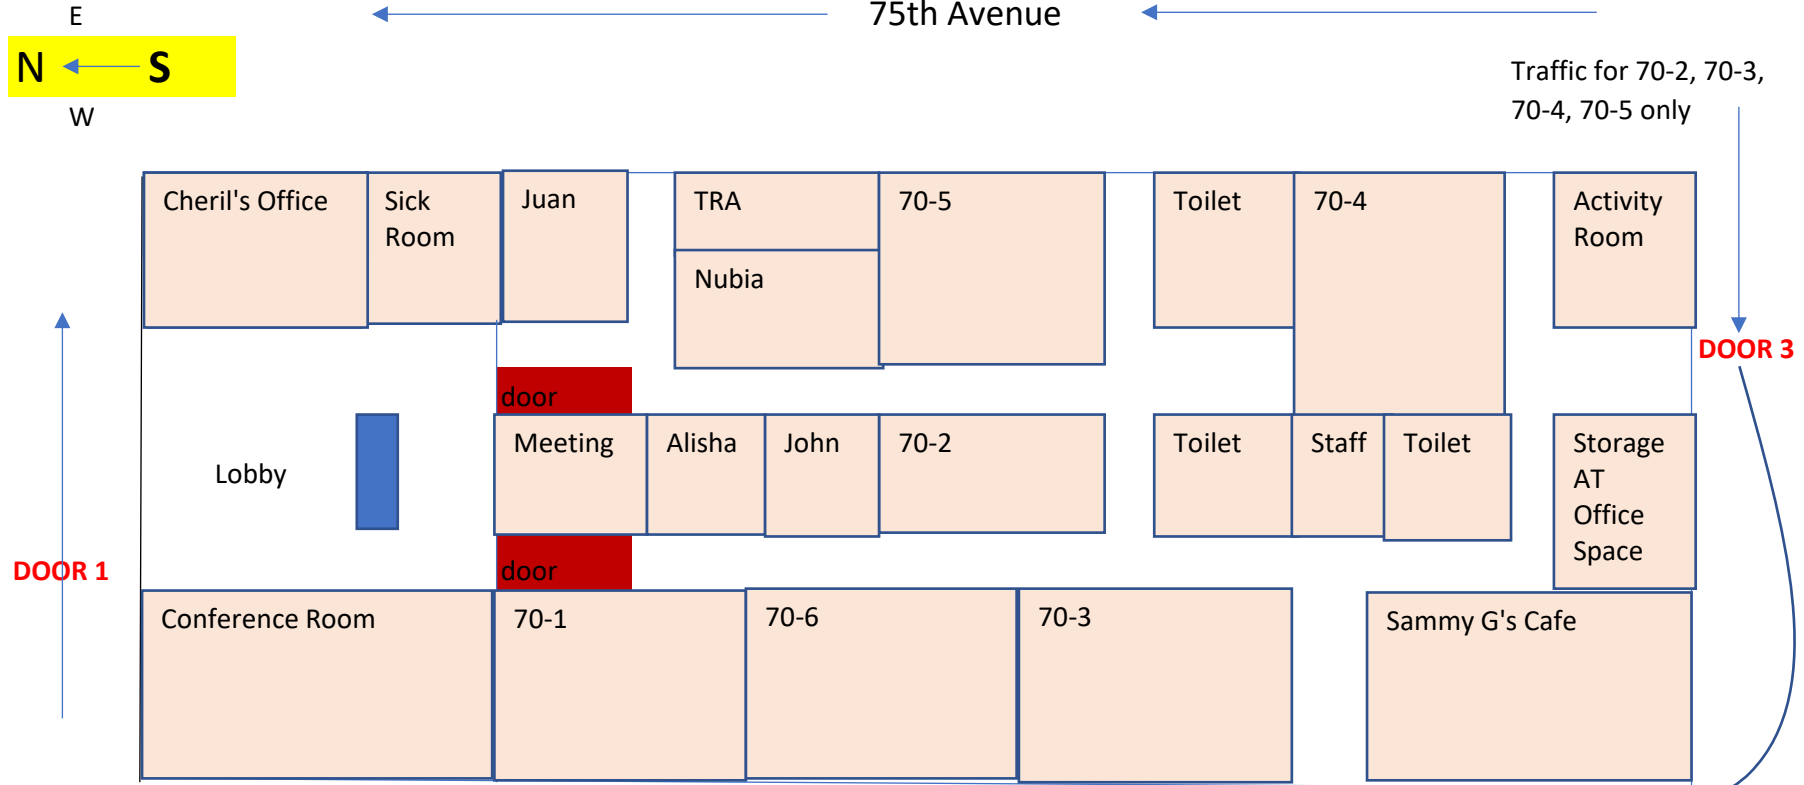

# BLYTHE CAMPUS ENTRANCE MAP

- 70-1 Members will come through **DOOR 1**
- 70-2 Members will come through **DOOR 2**
- 70-3 Members will come through **DOOR 2**
- 70-4 Members will come through **DOOR 3**
- 70-5 Members will come through **DOOR 2**
- 70-6 Members will come through **DOOR 1**

ALL STAFF WILL COME THROUGH **DOOR 1**